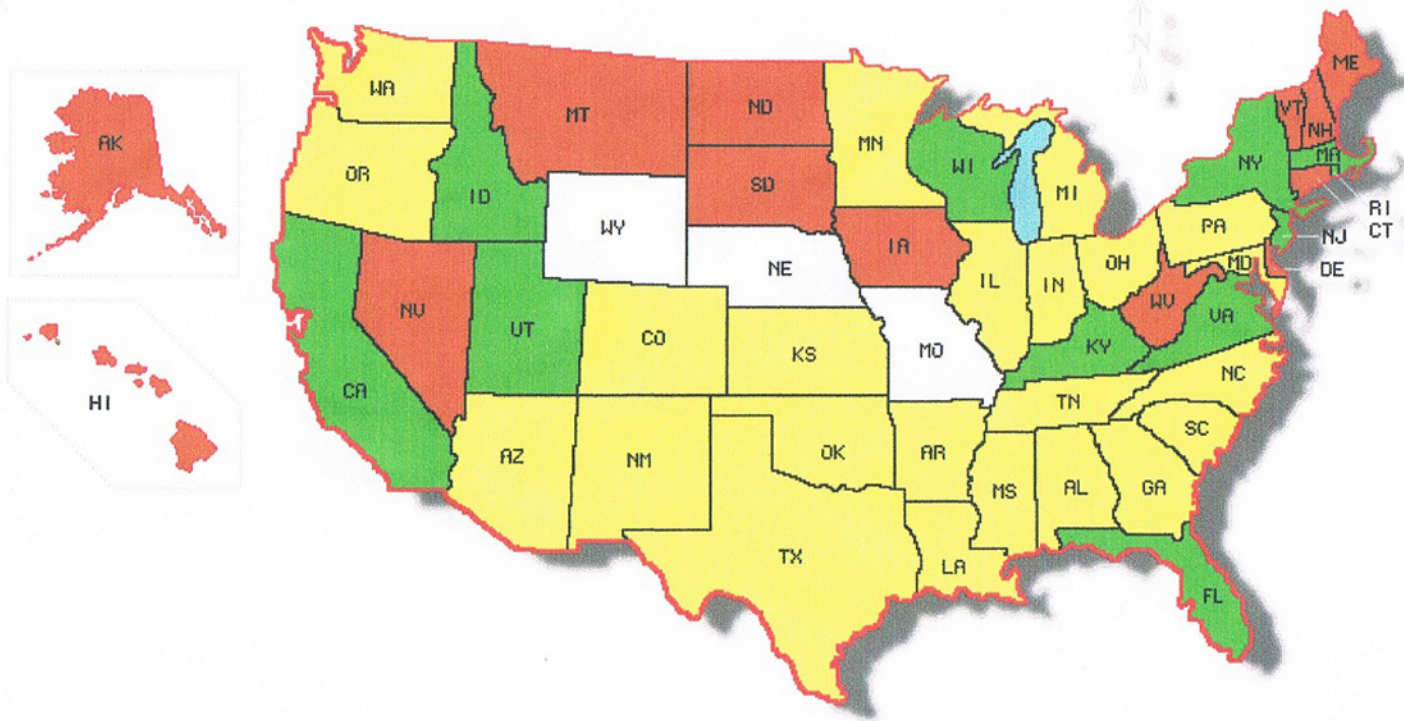

Representative Support on the House Side (H.R. 543) : Total as of May 16, 2014 is 199

Source: diymaps.net (c)

- ORANGE:** 100 percent signed
- GREEN:** 50 percent or more signed
- YELLOW :** Under 50 percent signed
- WHITE:** No signers